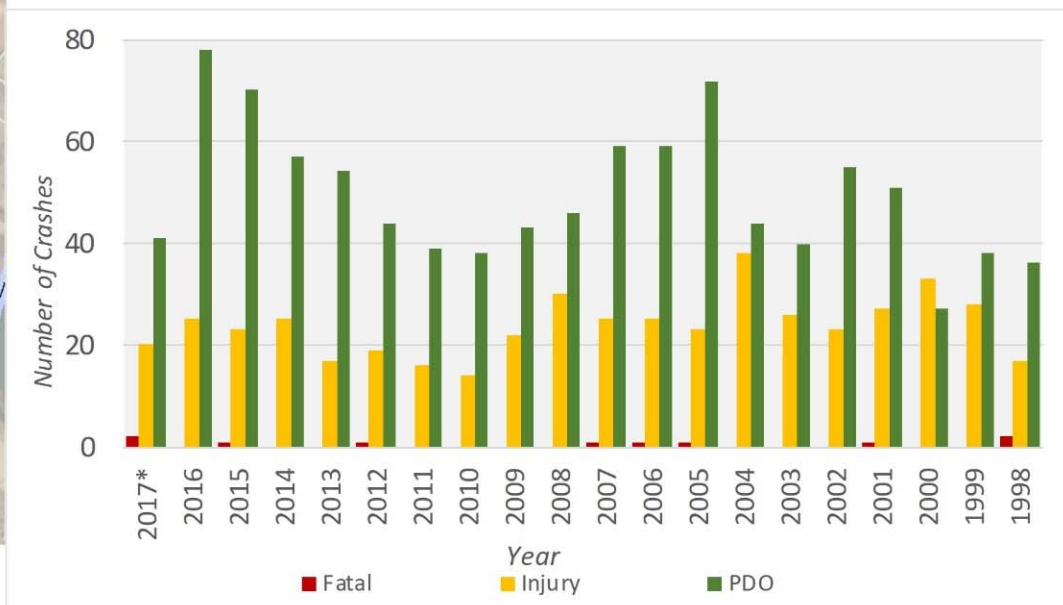

CRASHES ON US-15

North of Leesburg to the Virginia Border
 1998 to 2017*

Year	Total	Fatal	Injury	PDO
2017*	63	2	20	41
2016	103	0	25	78
2015	94	1	23	70
2014	82	0	25	57
2013	71	0	17	54
2012	64	1	19	44
2011	55	0	16	39
2010	52	0	14	38
2009	65	0	22	43
2008	76	0	30	46
2007	85	1	25	59
2006	85	1	25	59
2005	96	1	23	72
2004	82	0	38	44
2003	66	0	26	40
2002	78	0	23	55
2001	79	1	27	51
2000	60	0	33	27
1999	66	0	28	38
1998	55	2	17	36

* 2017 crash data for partial year

Location for crash data before 2011 identified from VDOT records